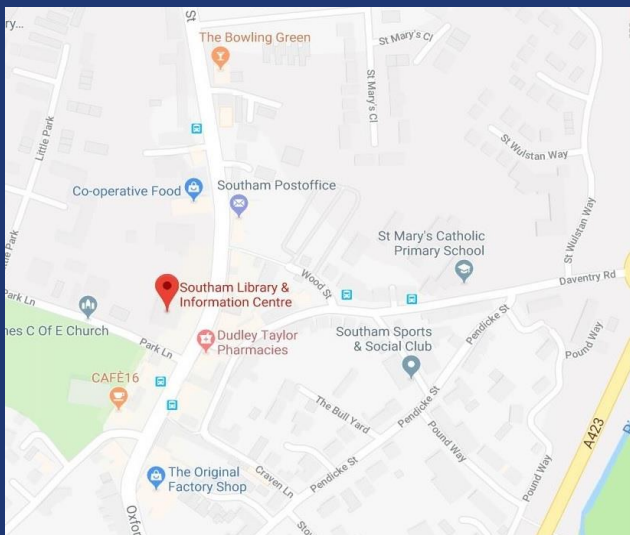

Community Drop in about High Speed Two (HS2)

Come and talk to us on

- **Tuesday 16th October 2018, 3pm – 5.30pm**
- **Tuesday 27th November 2018, 3pm – 5.30pm**

At Southam Library, Tithe Place, High Street, Southam, CV47 0HB

Please visit <https://hs2inwarwicks.commonplace.is/> for more information. We look forward to meeting you

Return address: Two Snowhill, Snow Hill, Queensway, Birmingham. B4 6AG

Email HS2enquiries@hs2.org.uk

24/7 Freephone **08081 434 434**

www.hs2.org.uk